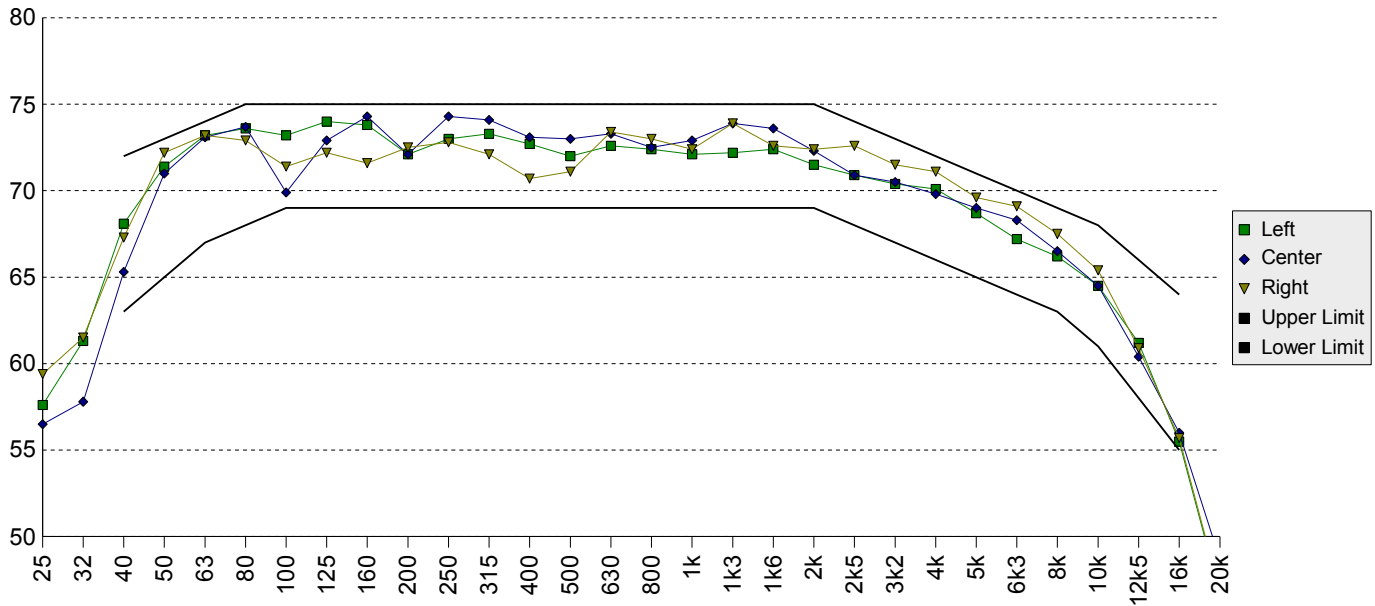

Location: Bijou 12

Company: Silver Screen Inc

Operator: Tim Holmes

Date: 08/02/05

Comments: CP200 fitted recently, and CP65 removed. Also 70mm added and Dolby EX

Screen Channels

Surrounds

LFE

Center / Optical Sub

Background Noise

NC	32	63	125	250	500	1k	2k	4k	8k
HVAC ON	20	29	36	38	40	38	36	32	31
HVAC OFF	19	23	33	23	26	28	29	30	30

Reverberation Times

Volume: 43000 Cubic Feet

	125	250	500	1k	2k	4k	8k
Upper Limit	0.77	0.65	0.59	0.59	0.59	0.59	0.59
RT60	0.40	0.41	0.27	0.22	0.21	0.21	0.21
Lower Limit	0.35	0.35	0.35	0.32	0.28	0.25	0.21

Masking Attenuation

Optical A-chain

Image Quality