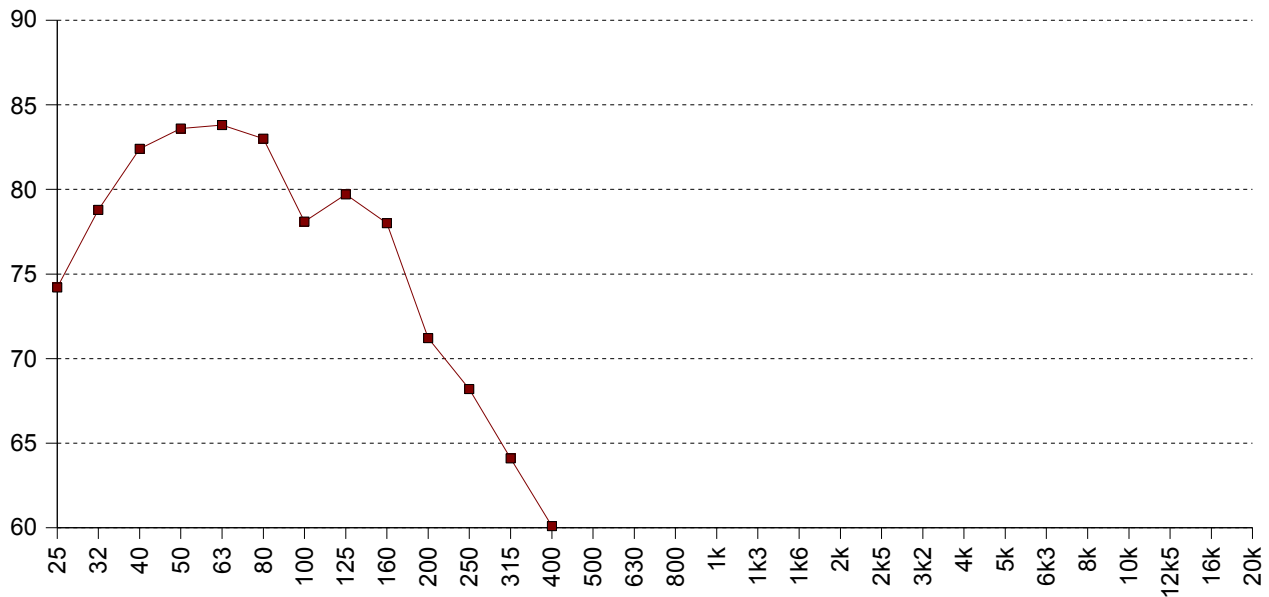

Location: Bijou 12

Company: Silver Screen Inc

Operator: Tim Holmes

Date: 08/02/05

Comments: CP200 fitted recently, and CP65 removed. Also 70mm added and Dolby EX

Screen Channels

Surrounds

LFE