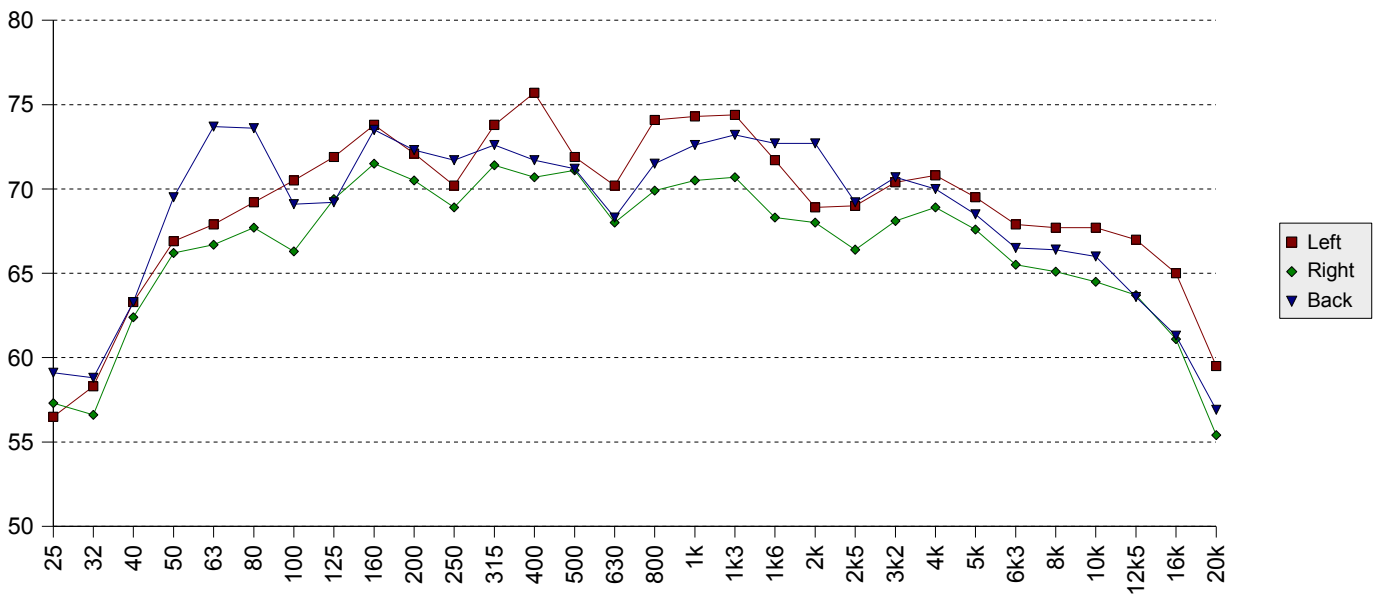

Location: Bijou 12

Company: Silver Screen Inc

Operator: Tim Holmes

Date: 08/02/05

Comments: CP200 fitted recently, and CP65 removed. Also 70mm added and Dolby EX

Screen Channels

Surrounds

LFE

Center / Optical Sub

Background Noise

NC	32	63	125	250	500	1k	2k	4k	8k
HVAC ON	20	29	36	38	40	38	36	32	31
HVAC OFF	19	23	33	23	26	28	29	30	30

Reverberation Times

Volume: 43000 Cubic Feet

	125	250	500	1k	2k	4k	8k
Upper Limit	0.77	0.65	0.59	0.59	0.59	0.59	0.59
RT60	0.40	0.41	0.27	0.22	0.21	0.21	0.21
Lower Limit	0.35	0.35	0.35	0.32	0.28	0.25	0.21

Masking Attenuation

Optical A-chain

Image Quality